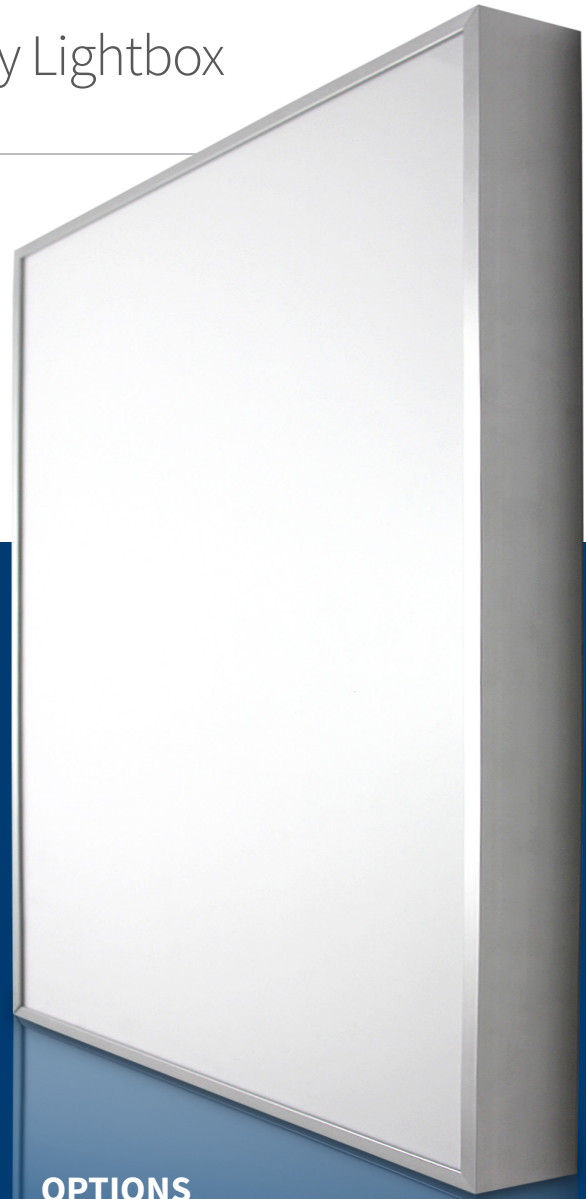

## Graphic Display Lightbox

Premium low-profile, side-loading backlit lightbox with square edges and ultra-thin perimeter frame

### FEATURES

- Thin, minimalist frame style maximizes display and minimizes visible hardware
- Improved brightness with new lower-diffusion lens
- Quick-change graphics
- Uniform brightness – high-tech engineering improves diffusion
- Internal power supply

### SPECIFICATIONS

- Lamps – cool white T8 fluorescent
- Lenses – 1/8" clear + diffused white acrylic
- Power – 120VAC, 60Hz with internal power supply
- Cord – 8-ft. 3-wire, black, exit rear panel
- UL-Listed for safety, code compliance