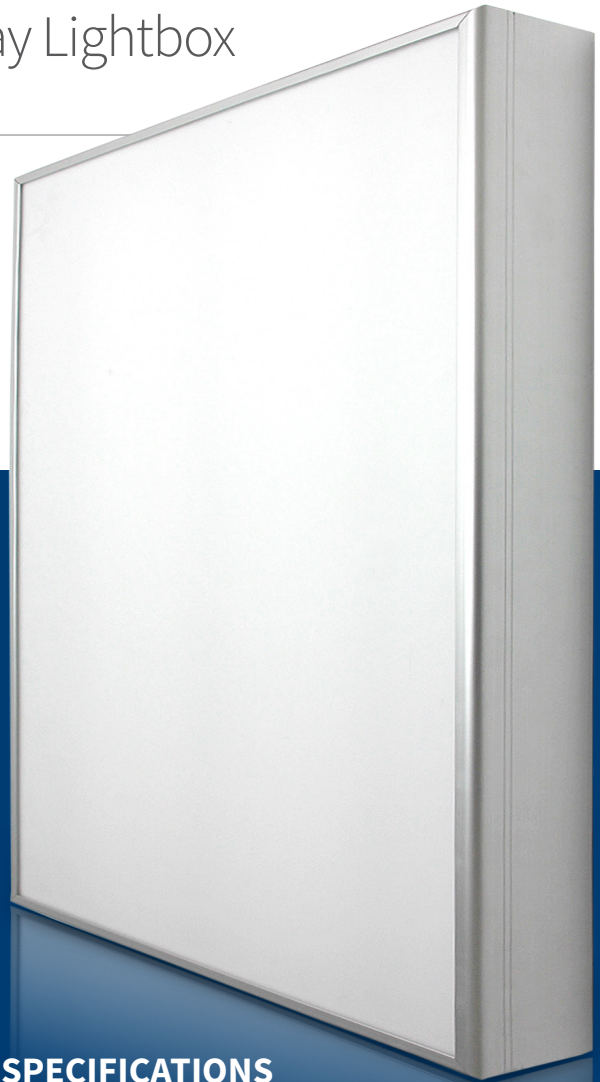

RigidLyte Performer Classic™

Graphic Display Lightbox

Fully customizable,
performance-grade backlit showcase
for upscale environments

FEATURES

Showcase-grade looks and durability at economy price

Custom-sizeable with no minimum quantity

OPTIONS

Anodized silver finish (default) or powdercoat colors

Side- or top-load configuration

Dimmable circuit

International voltage

On/off power switch

Power cord exit

Eyebolts for hanging

Tamper-resist screws

SPECIFICATIONS

Extruded aluminum construction

3-1/2" frame depth

5/8" perimeter frame width w/radius edges

Mitered corners

Clear + translucent white acrylic lenses

T8 cool white fluorescent lamps