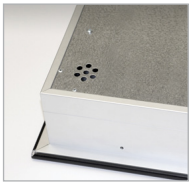

**BLUE RIVER DIGITAL**

*display brilliance*

OPEN

INSIDE

BACK

## PRODUCT SNAPSHOT

INDOOR/OUTDOOR	indoor
DISPLAY SIDES	single-sided
CHASSIS DEPTH	4" to 5", depending on frame style option
LOADING METHOD	swing-away front frame or 4-edge snap frame
CONSTRUCTION	extruded aluminum
CODE COMPLIANCE	UL + CSA listing
CUSTOM-SIZEABLE	yes
STD. LEAD TIME	7 working days*
PRODUCT POSITION	premium flush-mountable backlit showcase for permanent display