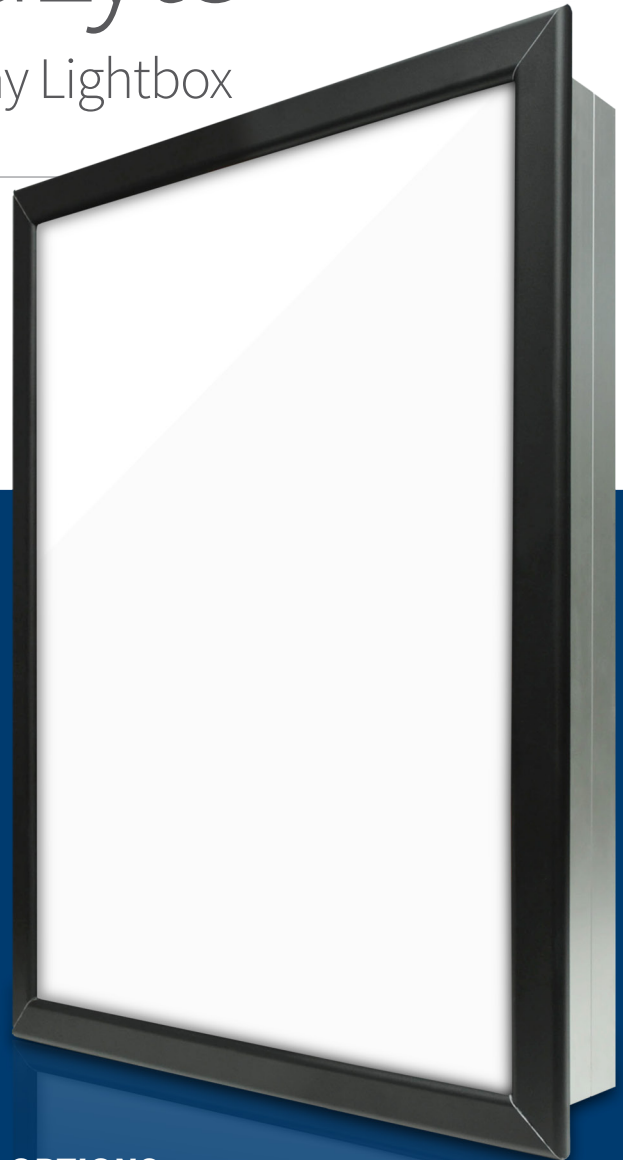

## Graphic Display Lightbox

Backlit sign designed for  
flush-mounted applications

### FEATURES

- Designed for permanent installation into wall cutout or monument
- Choose from LED or fluorescent lamping
- ADA-compliant protrusion clearance
- Aircraft-grade extruded aluminum construction

### SPECIFICATIONS

- Clear front lens – 1/16" or 1/8" acrylic
- Diffused white lens – 1/8" translucent white acrylic
- Lamps – LED or cool white fluorescent
- Power – 120VAC, 60Hz
- Power lead – 3-wire hardwired
- Code compliance – full UL/CSA listing